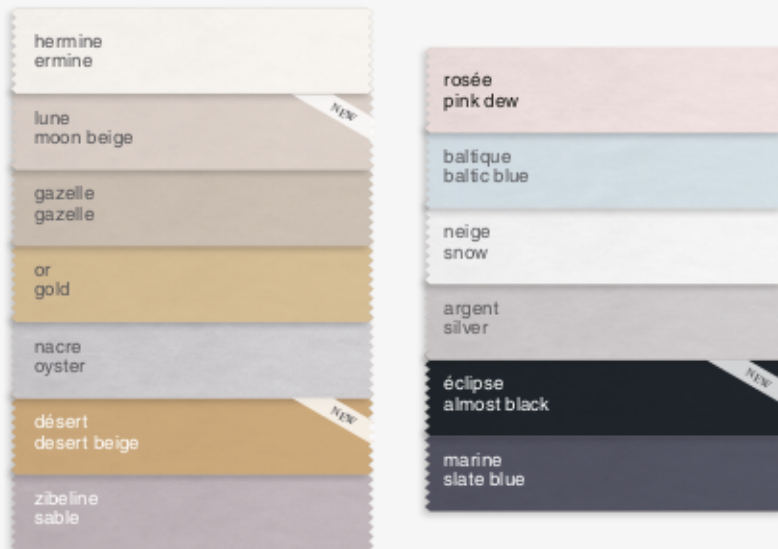

Personnalization Program

1

BODY

BODY COLOUR

Choose from the colour palette, the main colour for the body, face and reverse identical.

2

APPLIQUÉ TAPE

APPLIQUÉ TAPE

Choose from the Colour Palette, the colour for the Appliqué Tape (1 single colour per product)

3

THE FINAL TOUCH: THE PIPING

PIPING

Choose from the colour palette the braided ribbon to be inserted.