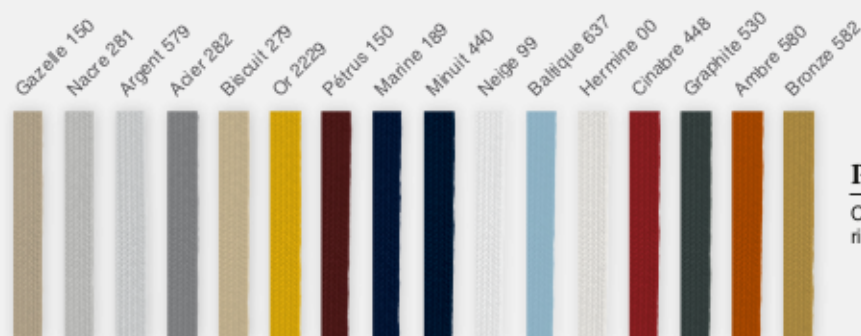

Personnalization Program

1

BODY

BODY COLOUR

Choose from the colour palette, the main colour for the body, face and reverse identical.

2

APPLIQUÉ TAPE

APPLIQUÉ TAPE

Choose from the Colour Palette, the colour for the Appliqué Tape (1 single colour per product)

3

THE FINAL TOUCH: THE PIPING

PIPING

Choose from the colour palette the braided ribbon to be inserted.